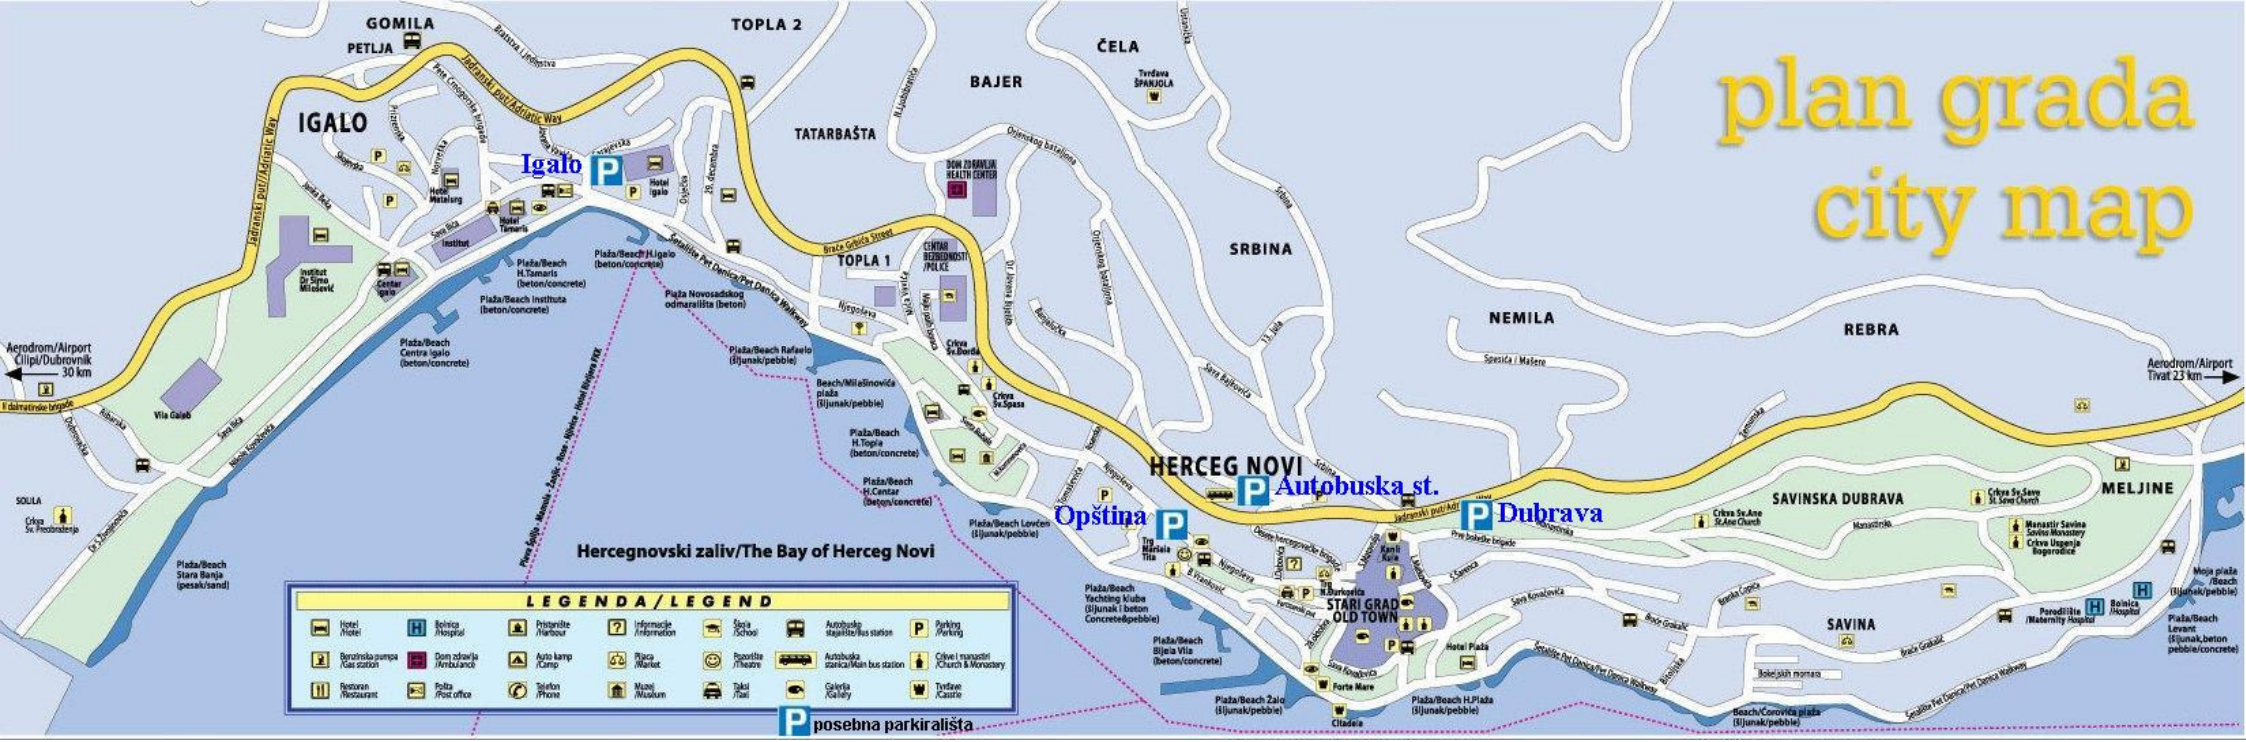

plan grada city map

LEGENDA / LEGEND													
	Hotel / Hotel		Bolnica / Hospital		Pristanište / Harbour		Informacije / Information		Škola / School		Autobusko stajalište / Bus station		Parking / Parking
	Benolinska pumpa / Gas station		Dom zdravlja / Ambulance		Auto kamp / Camp		Pijaca / Market		Pozorište / Theatre		Autobuska stanica / Main bus station		Crkva / manastiri / Church & Monastery
	Restoran / Restaurant		Pošta / Post office		Telefon / Phone		Muzej / Museum		Taksi / Taxi		Galerija / Gallery		Tvrđava / Castle

P posebna parkirališta